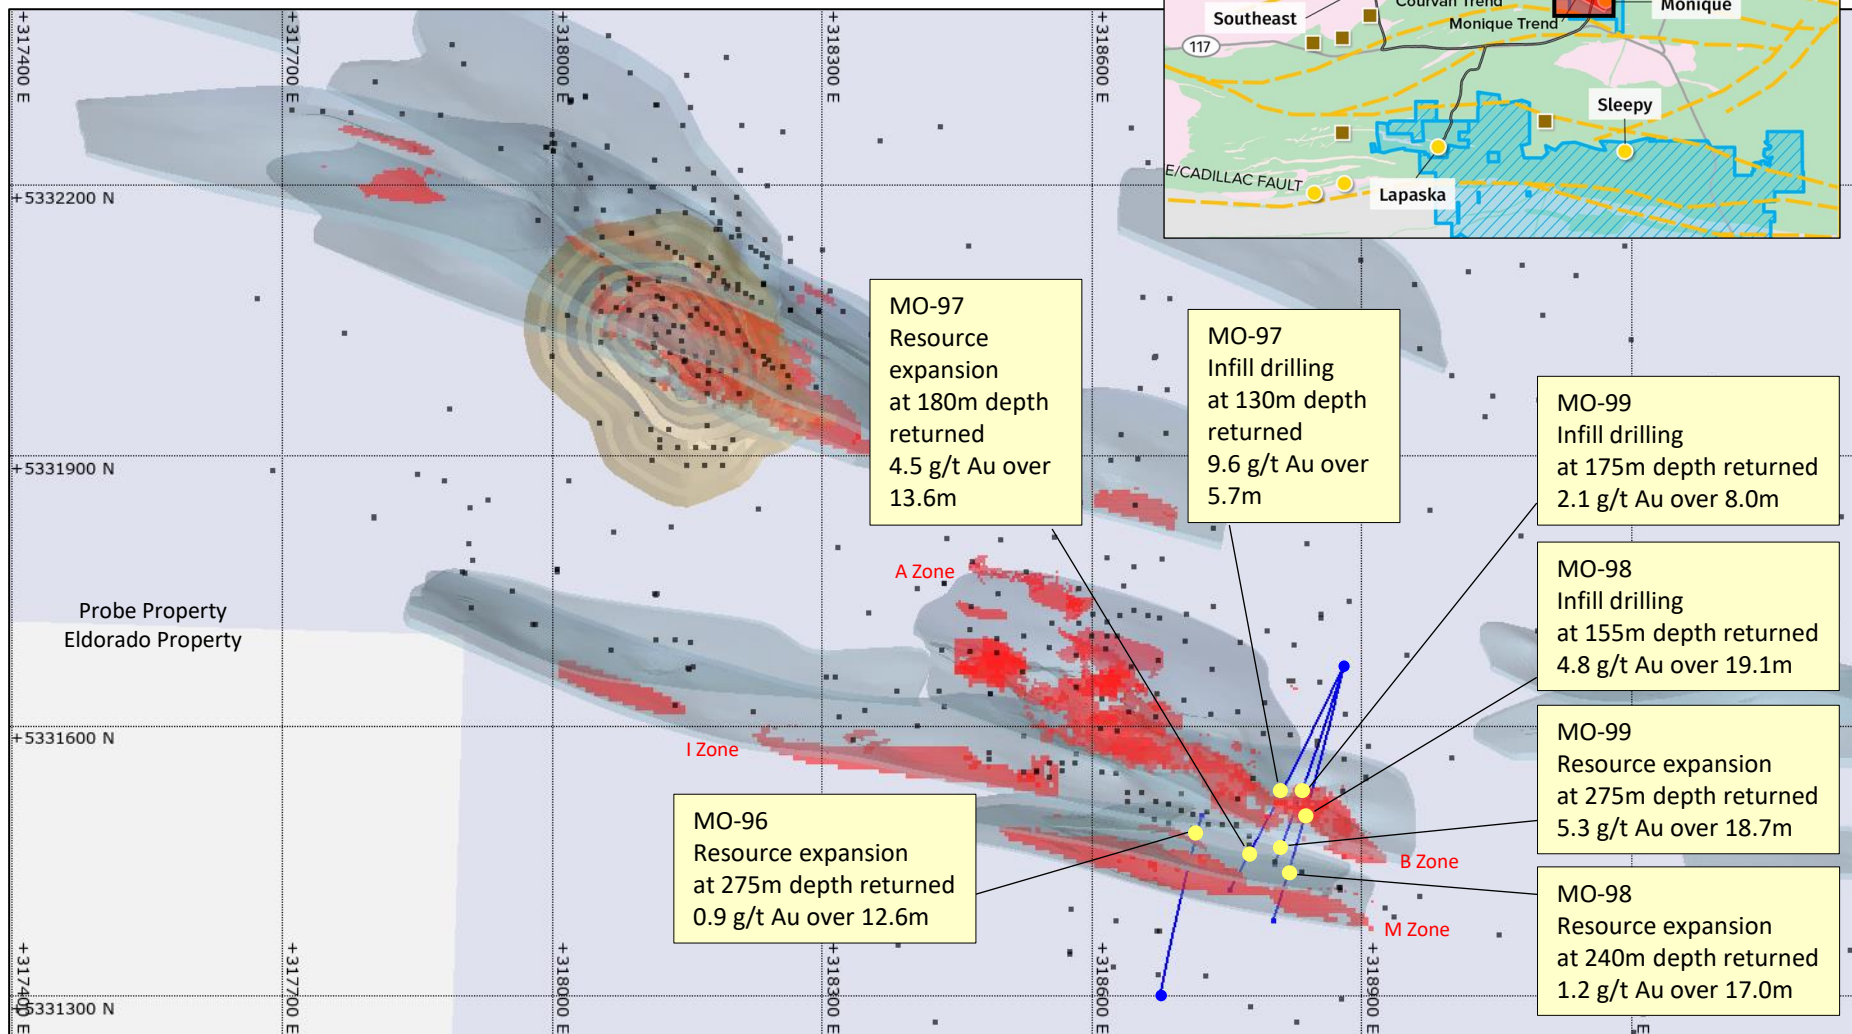

## Legend

- Probe New Drill Holes
- Probe / Historical Diamond Drill Holes
- 2019 Block Model
- 2021 New 3D Geological Model
- Former Monique Open Pit

Figure 1: Surface Map – Val-d’Or East Monique Gold Trend New Drilling Results